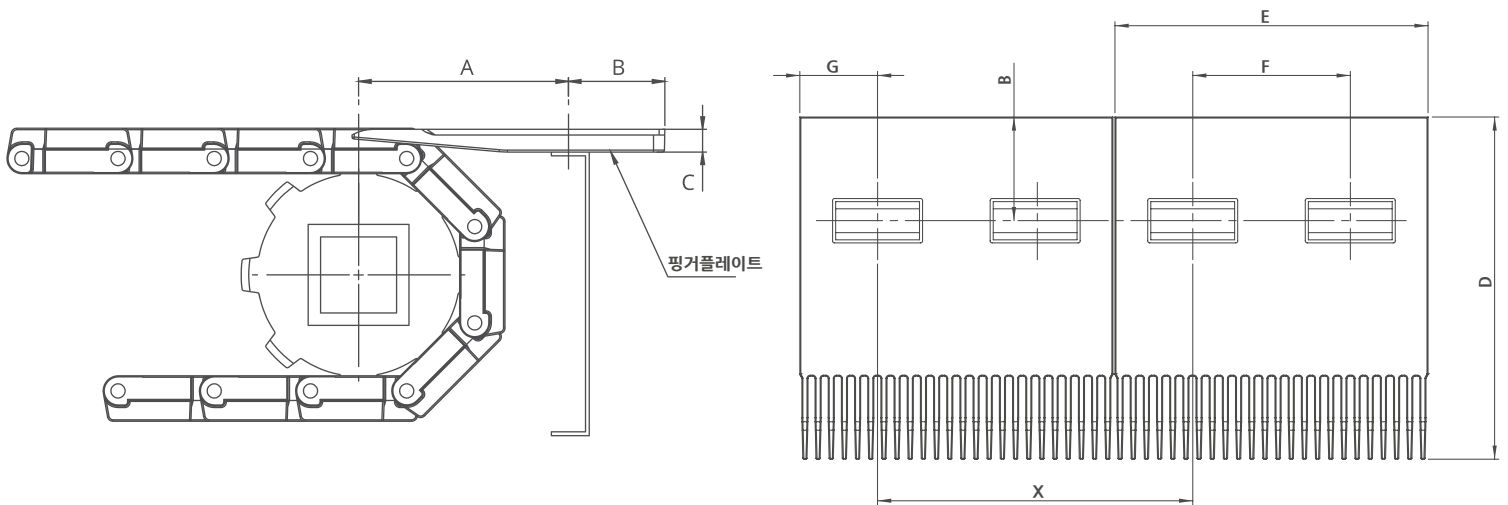

## HP508 시리즈 / 핑거플레이트 기술사양

	inch	mm
A	3.94	100,0
B	1.97	50,0
C	0.47	12,0
D	6.50	165,0
E	5.94	151,0
F	2.99	76,0
G	1.48	37,5
X	5.98	152,0